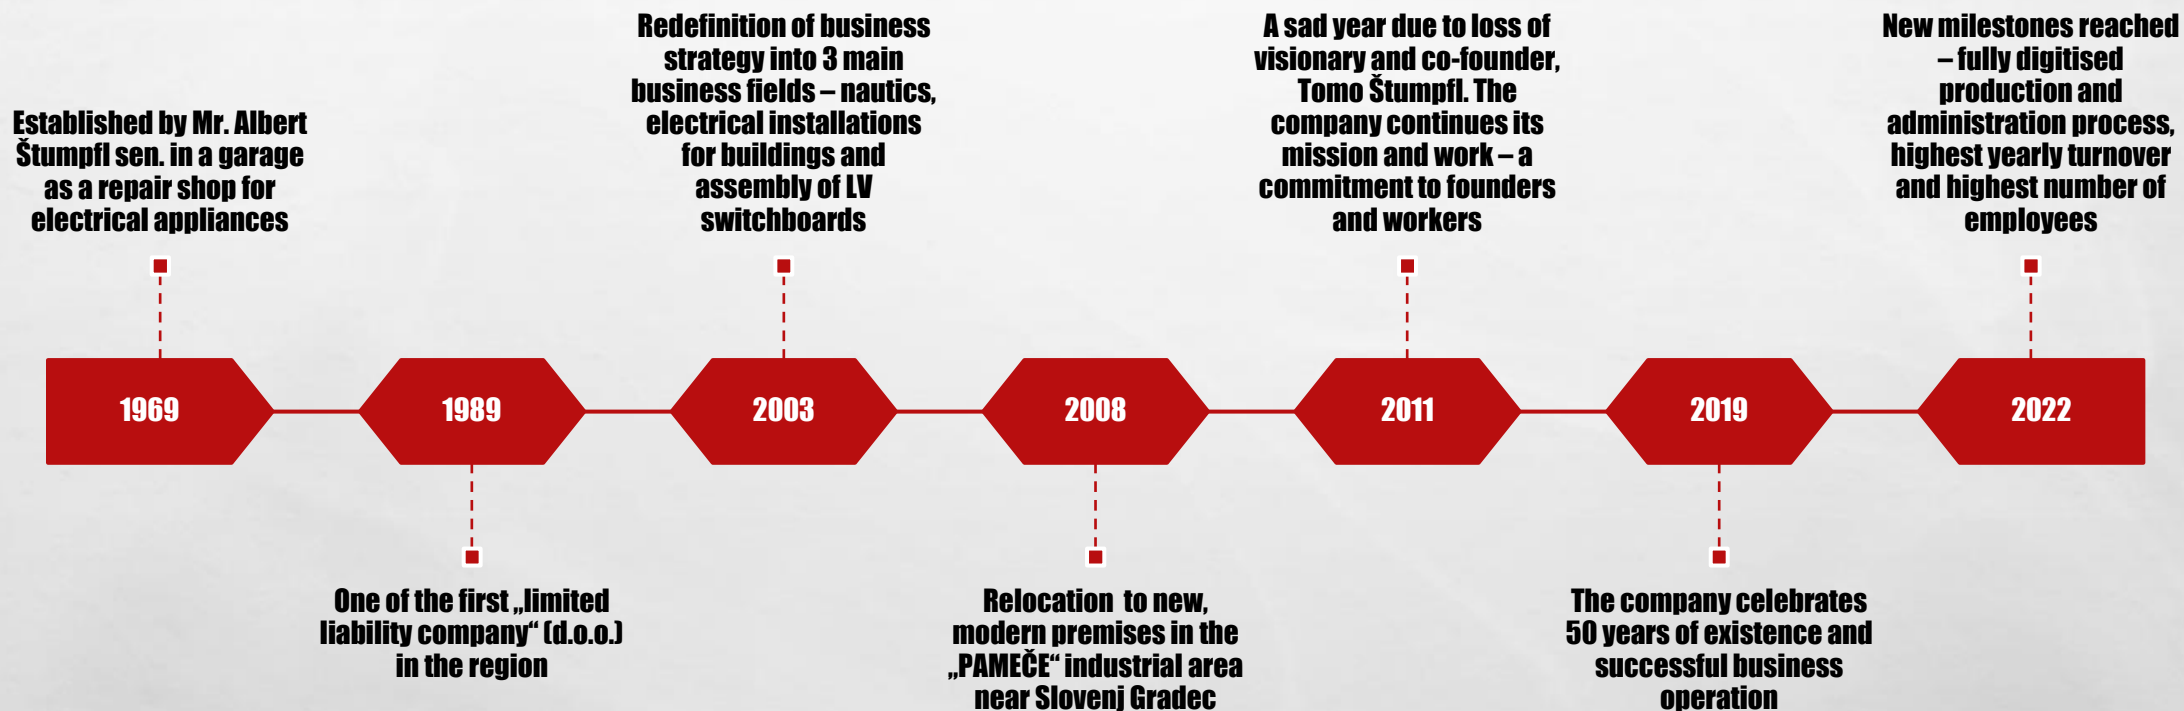

SINCE 1969!

Elektro Štumpfl d.o.o., Pameče 175, SI-2380 Slovenia, +386 2 8839 280