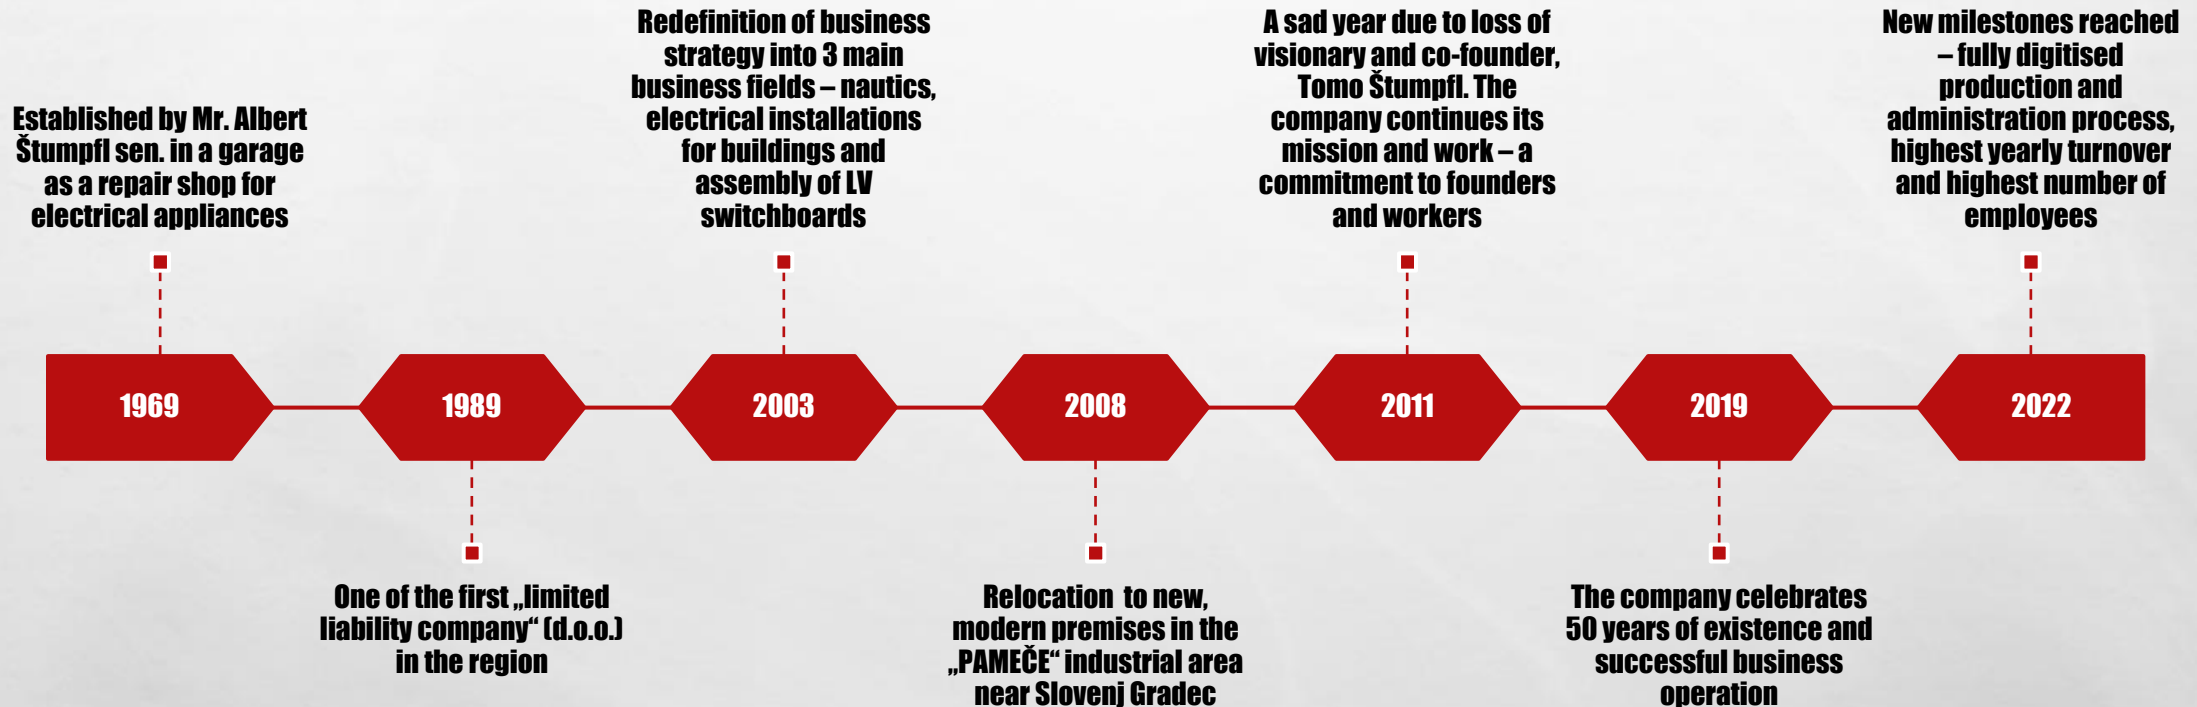

SINCE 1969!

Elektro Štumpfl d.o.o., Pameče 175, SI-2380 Slovenj Gradec, +386 2 8839 280